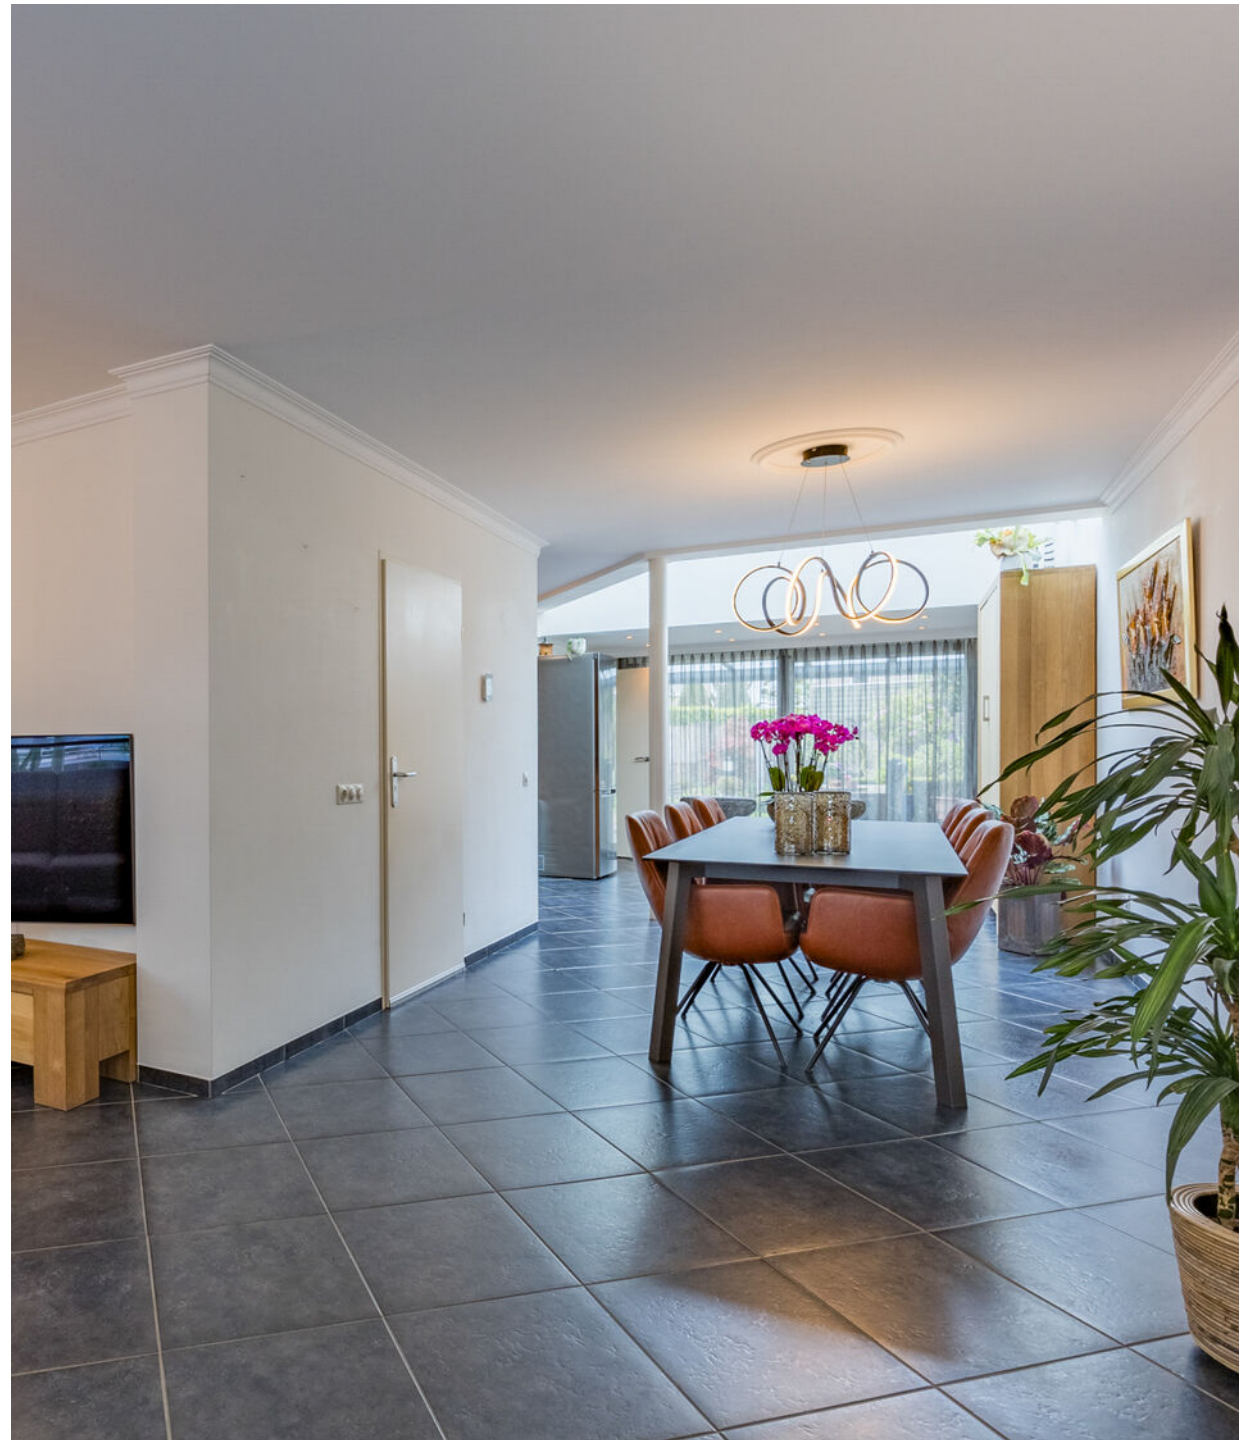

**MARTIJN
WILLEMS**

GEWOON MAKELAAR

De woonkamer is door
de L-vorm ideaal in te
delen