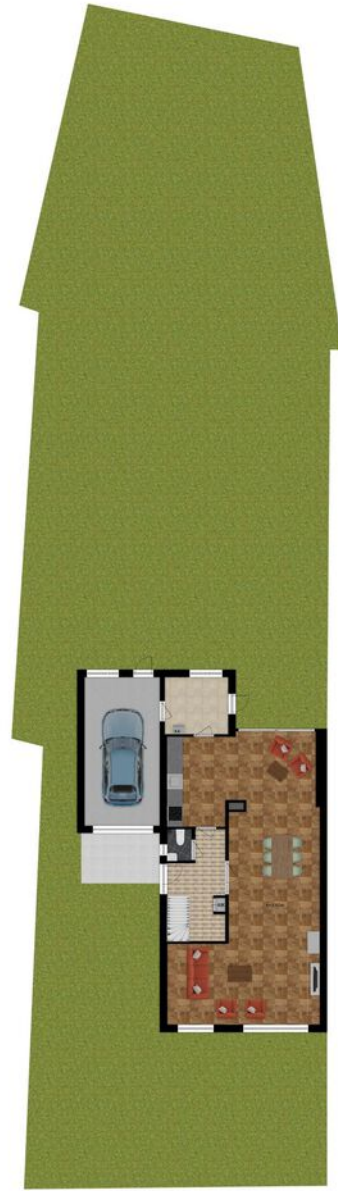

**MARTIJN  
WILLEMS**  
GEWOON MAKELAAR

Het Zand 34 a  
Cuijk

Het Zand 34 a **Cuijk**  
Vraagprijs **€ 419.000,-** k.k.

MARTIJN  
WILLEMS

GEWOON MAKELAAR

**KADASTRALE KAART**

**SITUATIE**

Gelegen in het centrum van Cuijk,  
met alle voorzieningen op  
loopafstand. Van de markt op  
woensdag, supermarkten tot  
basisscholen.

# BEGANE GROND

The image shows the interior of a house. On the left, there is a wooden cabinet with several drawers and a mirror above it. The wall is made of light-colored bricks. A wooden staircase with a dark wood railing is visible in the center. On the right, there is a wooden door with large glass panels. The floor is made of large, light-colored tiles. A large orange circle is overlaid on the center of the image, containing text.

**TYPE WONING:**  
2-onder-1-kapwoning

**BOUWFORM:**  
bestaande bouw

**BOUWJAAR:**  
1970

**WOONOPPERVLAKTE:**  
168 m<sup>2</sup>

**GRONDOPPERVLAKTE:**  
526 m<sup>2</sup>

**DE WONING IS VOORZIEN VAN EEN BIJKEUKEN EN GARAGE**

# EERSTE VERDIEPING

The image shows an interior space with brick walls and a wooden staircase. A window on the left side provides a view of the outdoors. A large red circle is overlaid on the center of the image, containing text. The floor is made of light-colored square tiles. There are two wooden doors on the right side of the image.