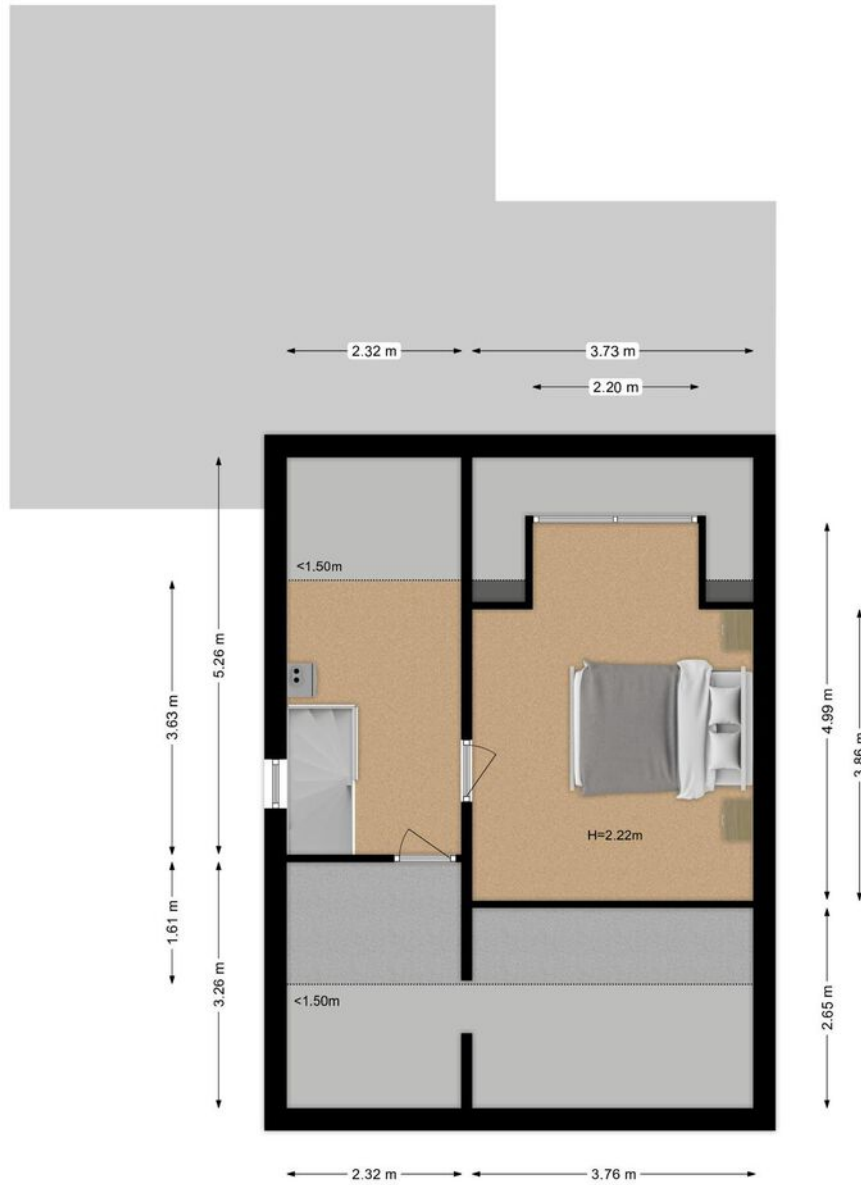

# BEGANE GROND

The image shows the interior of a house. On the left, there is a wooden cabinet with several drawers and a mirror above it. The wall is made of light-colored bricks. A wooden staircase with a dark wood railing is visible in the center. On the right, there is a wooden door with large glass panels. The floor is made of large, light-colored tiles. A large orange circle is overlaid on the center of the image, containing text.

# EERSTE VERDIEPING

The image shows an interior space with brick walls and a wooden staircase. A window on the left side provides a view of the outdoors. A large red circle is overlaid on the center of the image, containing text. The floor is made of light-colored square tiles. There are two wooden doors on the right side of the image.

## 1E VERDIEPING

Op de 1e verdieping bevinden zich 3 slaapkamers. Allen voorzien van fijne oppervlaktes & grote raampartijen.

Daarnaast is er een vaste kast aanwezig op de overloop en wordt er toegang gegeven tot een gerenoveerde badkamer.

Badkamer

De badkamer geeft tevens toegang tot het balkon.

Hier hang je de net gewassen was direct in de frisse lucht te drogen.