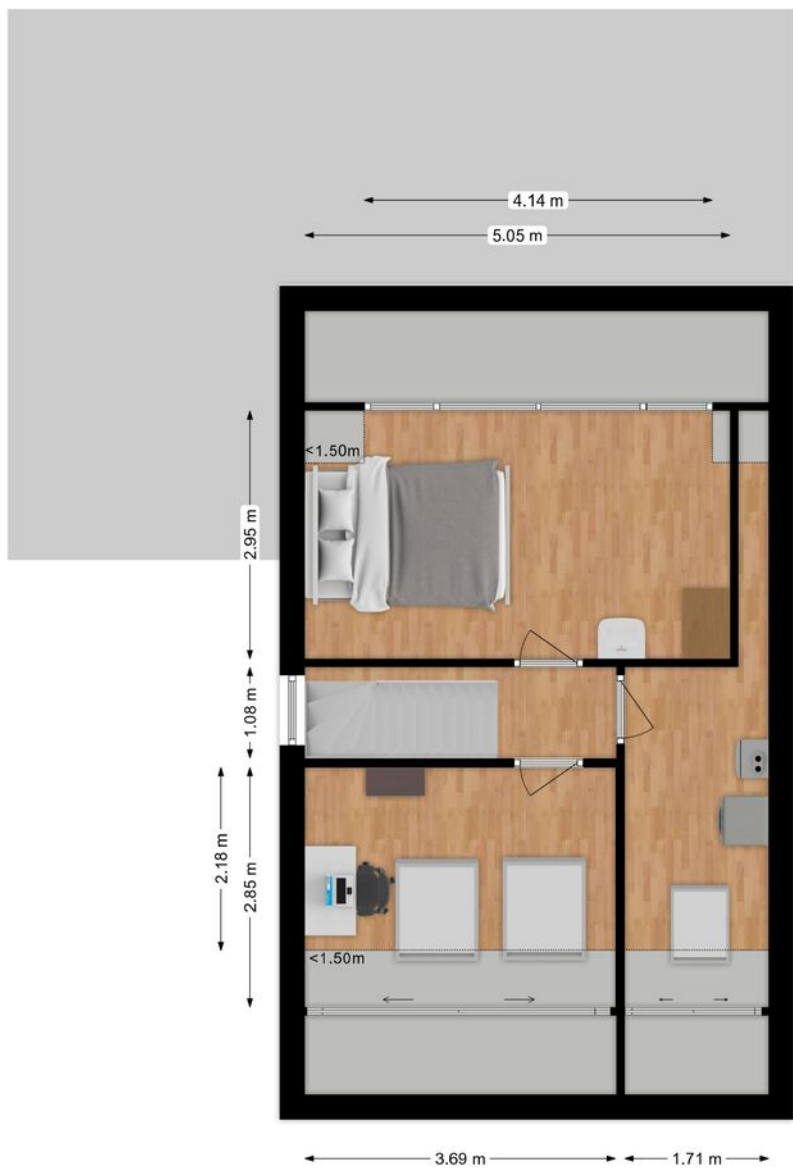

TWEEDE VERDIEPING